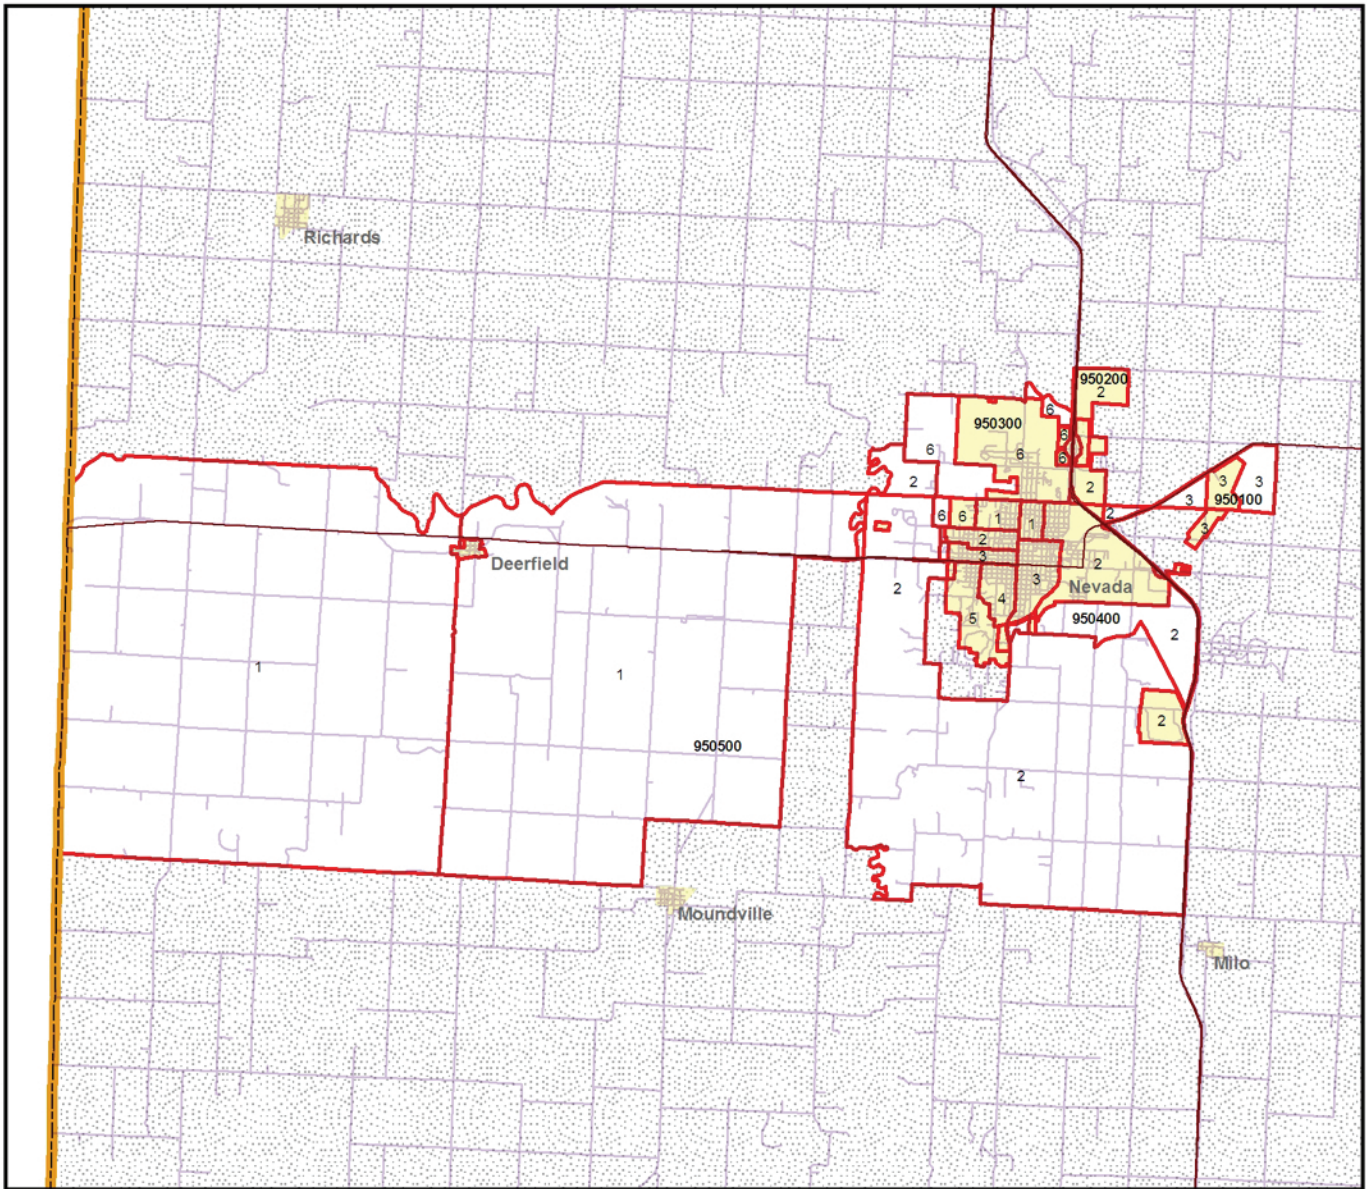

Enhanced Enterprise Zone

Vernon County

Legend

-  Town / City
-  EEZ Boundary
-  County Boundary

Locator Map