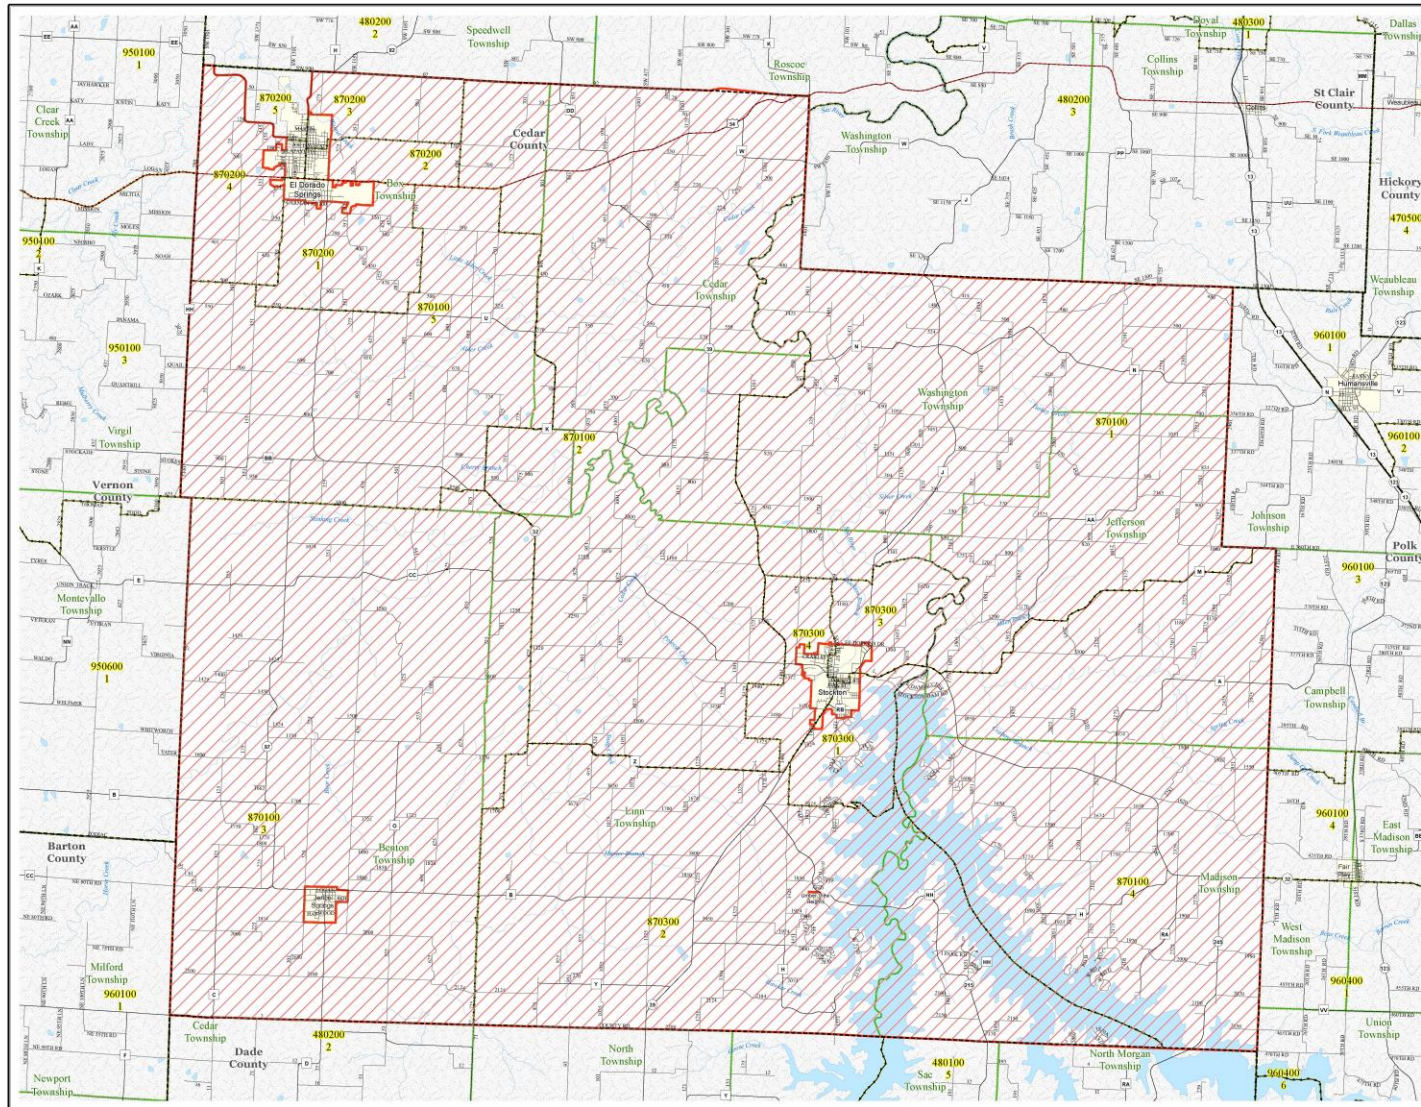

Cedar County, Missouri Enhanced Enterprise Zone

1. **Legend**
2. Enhanced Enterprise Zone
   - County Boundaries
   - Streams
   - Railroads
   - Interstate Highways
   - US Highways
   - State Highways State Routes
   - City Streets/County Roads
   - Block Groups
   - Mine Civil Divisions
   - Water
   - Towns/Cities

10 October 2013