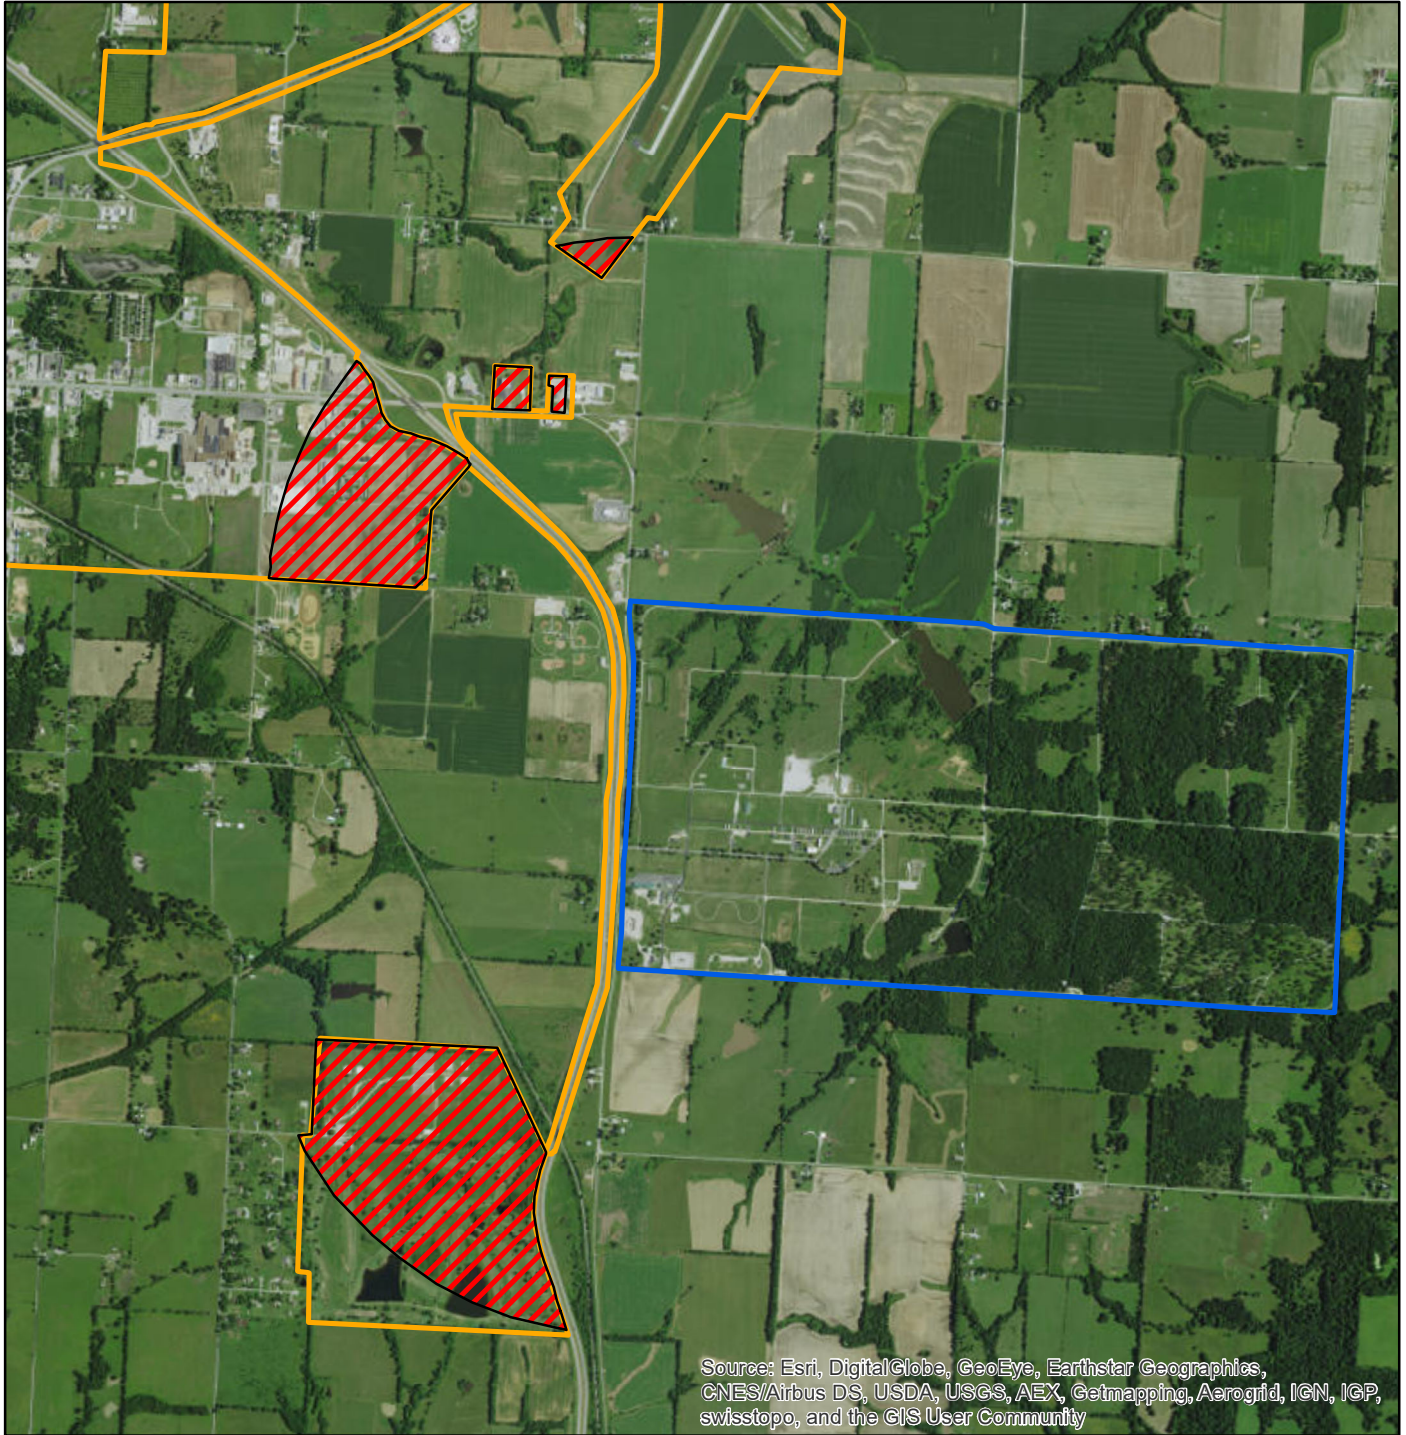

City of Nevada Military Influence Area Overlay

Source: Esri, DigitalGlobe, GeoEye, Earthstar Geographics, CNES/Airbus DS, USDA, USGS, AEX, Getmapping, Aerogrid, IGN, IGP, swisstopo, and the GIS User Community

0 0.175 0.35 0.7 1.05 1.4 Miles

Legend

-  Nevada City Boundary
-  Camp Clark Boundary
-  Property located in the MIA overlay

Date: 11/1/2016