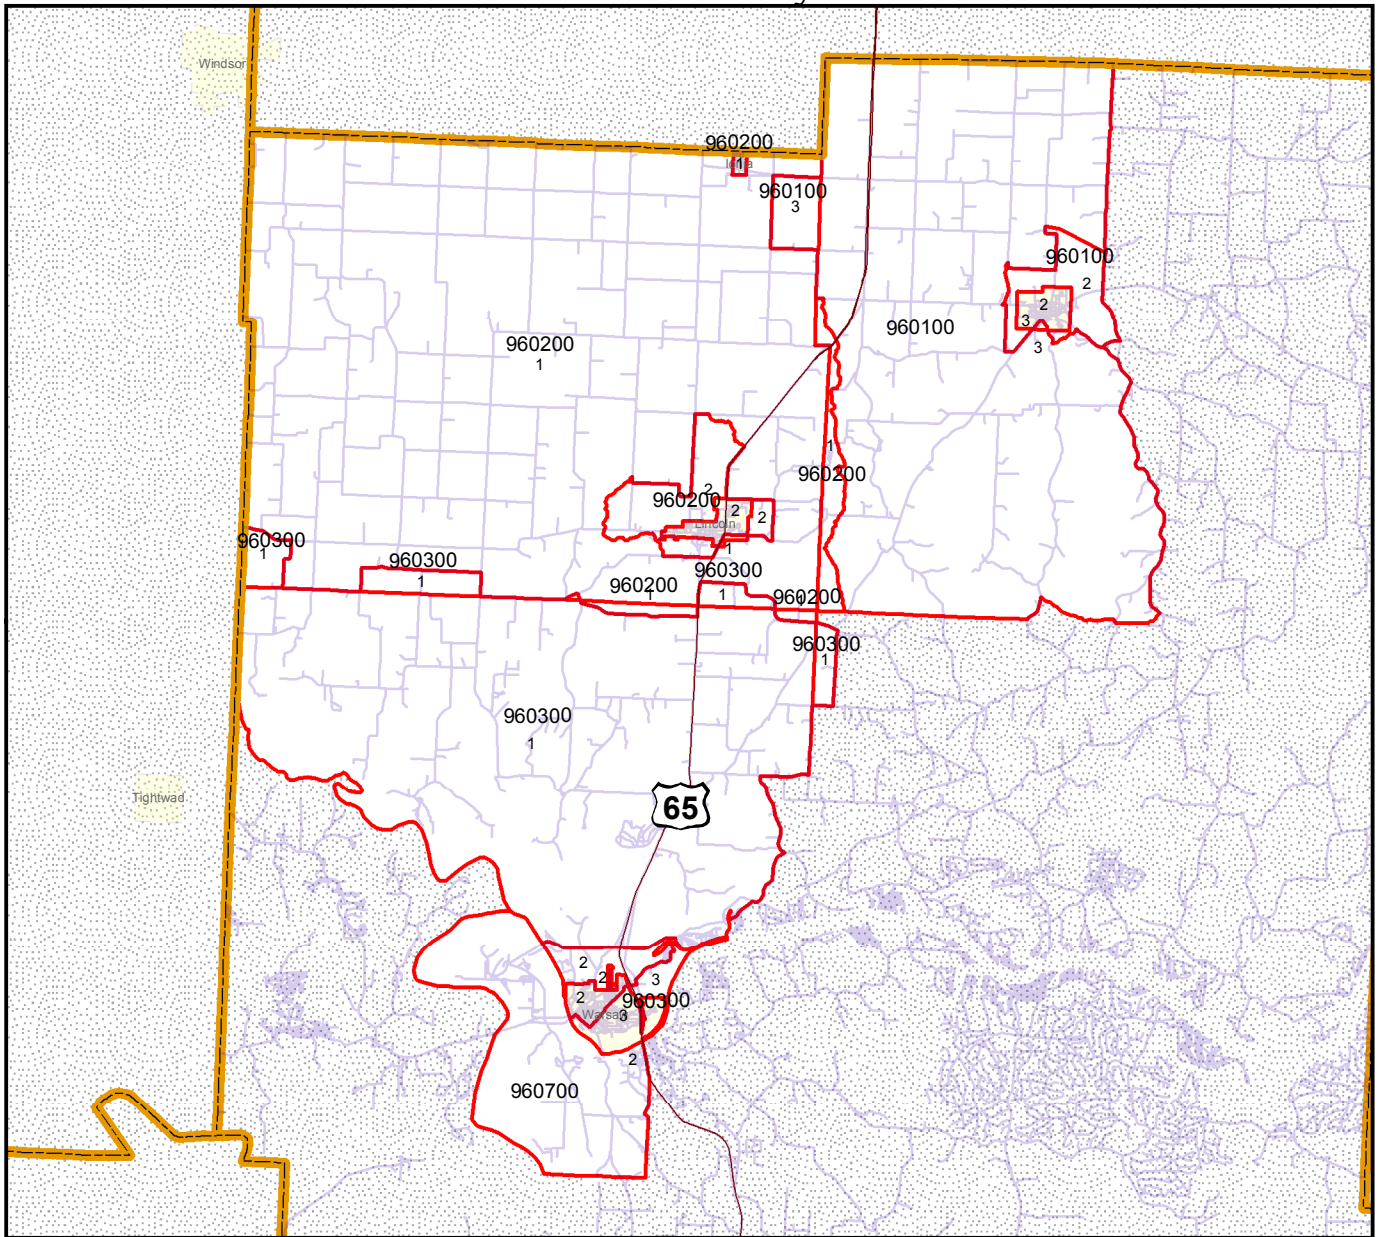

# Enhanced Enterprise Zone Benton County

## Legend

-  Town / City
-  EEZ Boundary
-  County Boundary

Locator Map