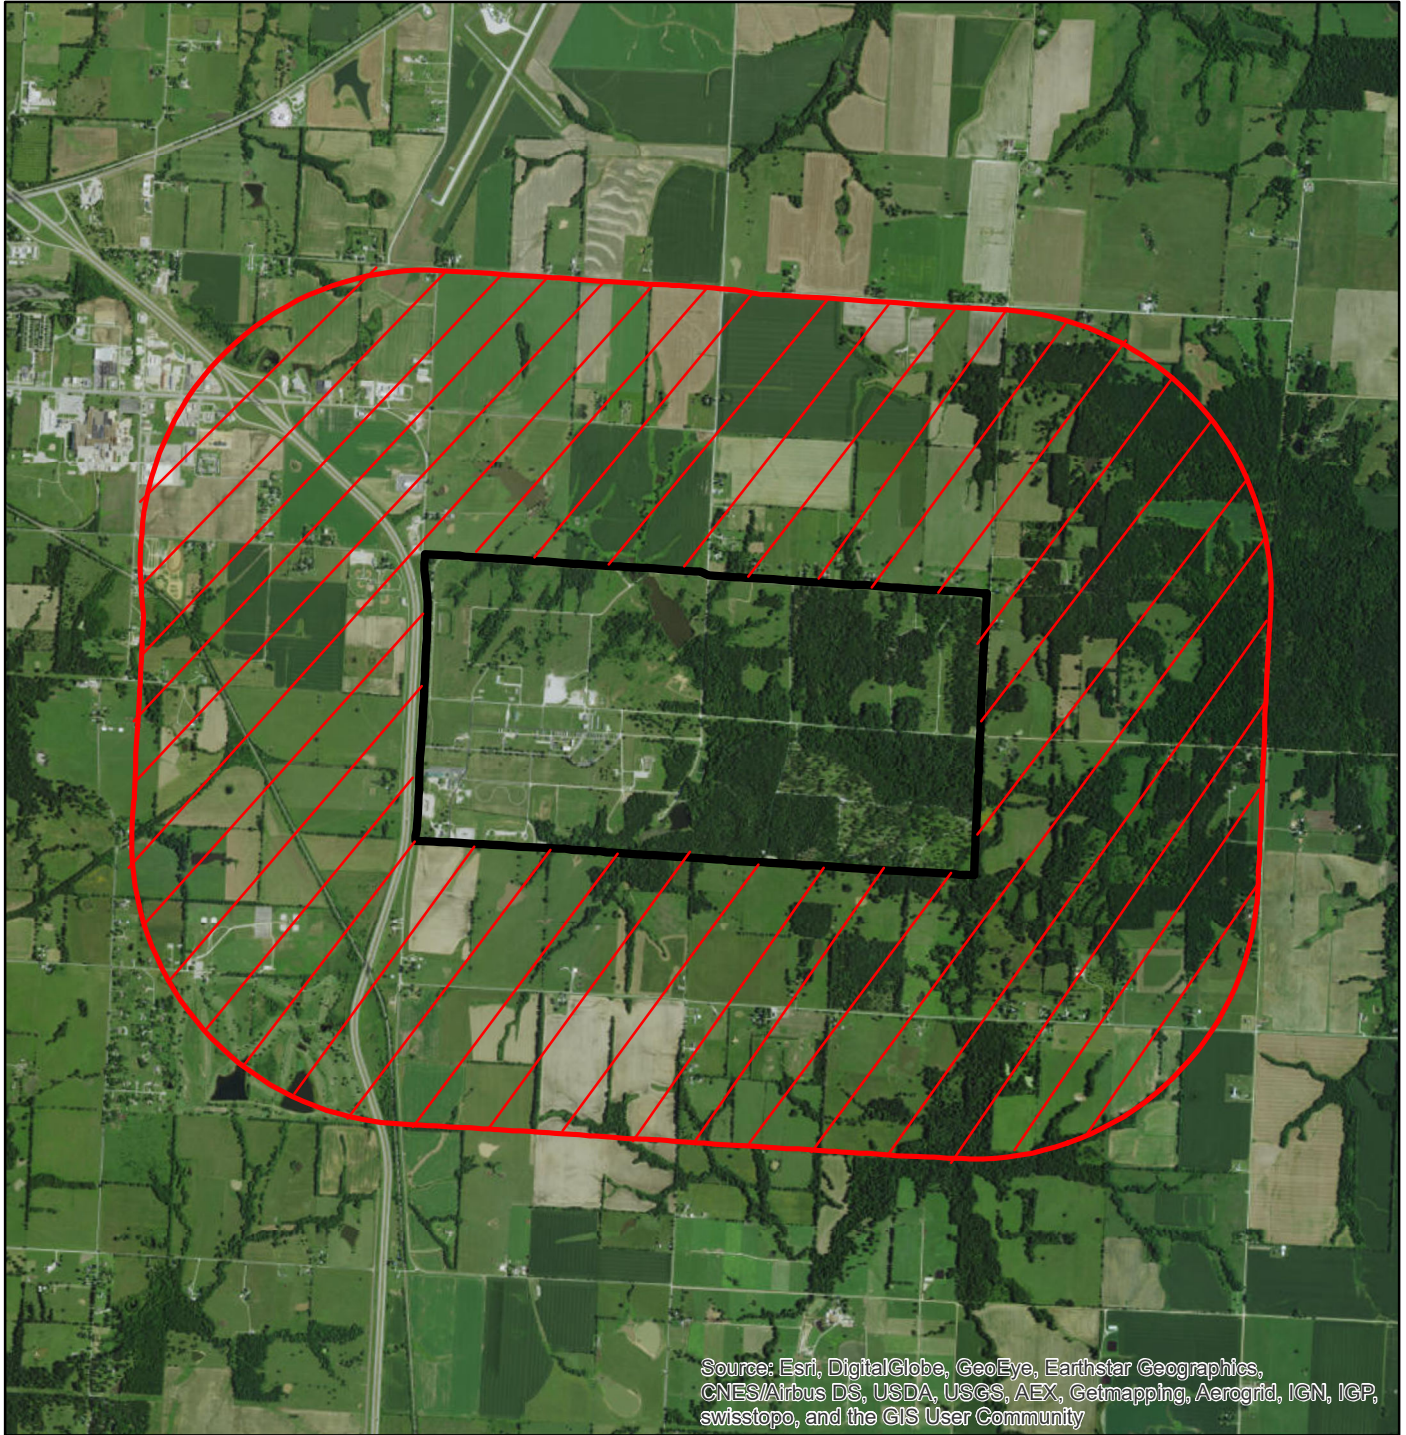

Camp Clark Military Influence Area

0 0.225 0.45 0.9 1.35 1.8 Miles

Legend

-  Camp Clark Installation Boundary
-  Camp Clark Military Influence Area

Date: 11/2/2016