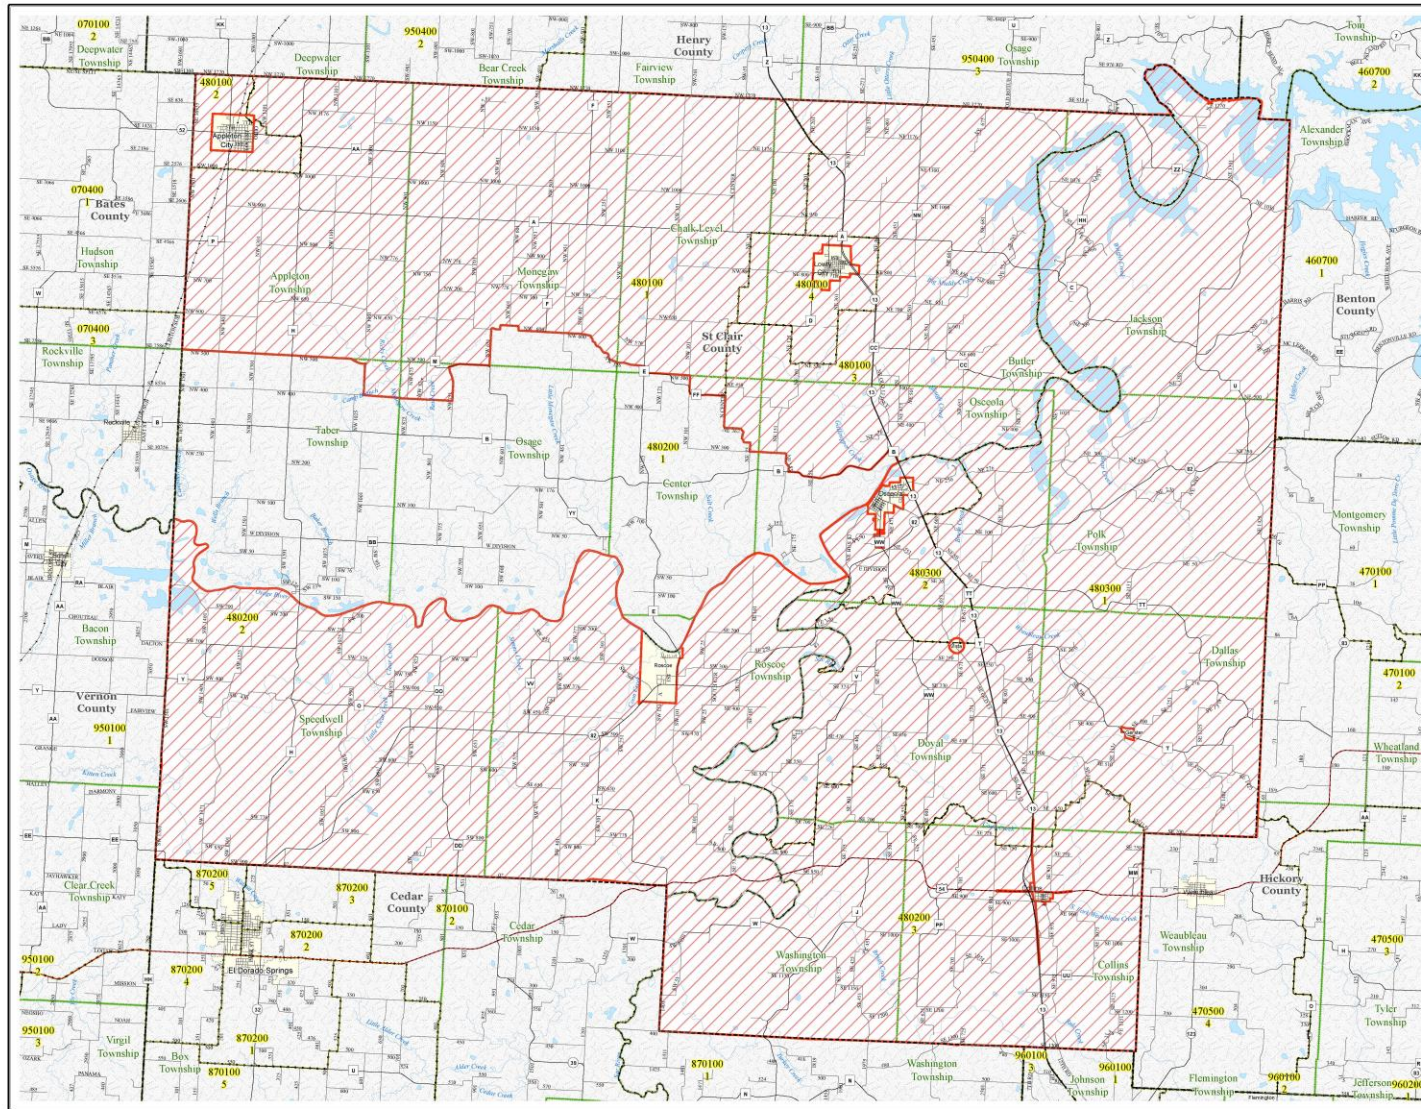

St. Clair County, Missouri Enhanced Enterprise Zone

1. **Legend**
2. Enhanced Enterprise Zone
   - County Boundaries
   - Streams
   - Railways
   - Interstate Highways
   - US Highways
   - State Highways State Routes
   - City Streets County Roads
   - Block Groups
   - Mine Civil Divisions
   - Water
   - Towns/Cities

10 October 2013